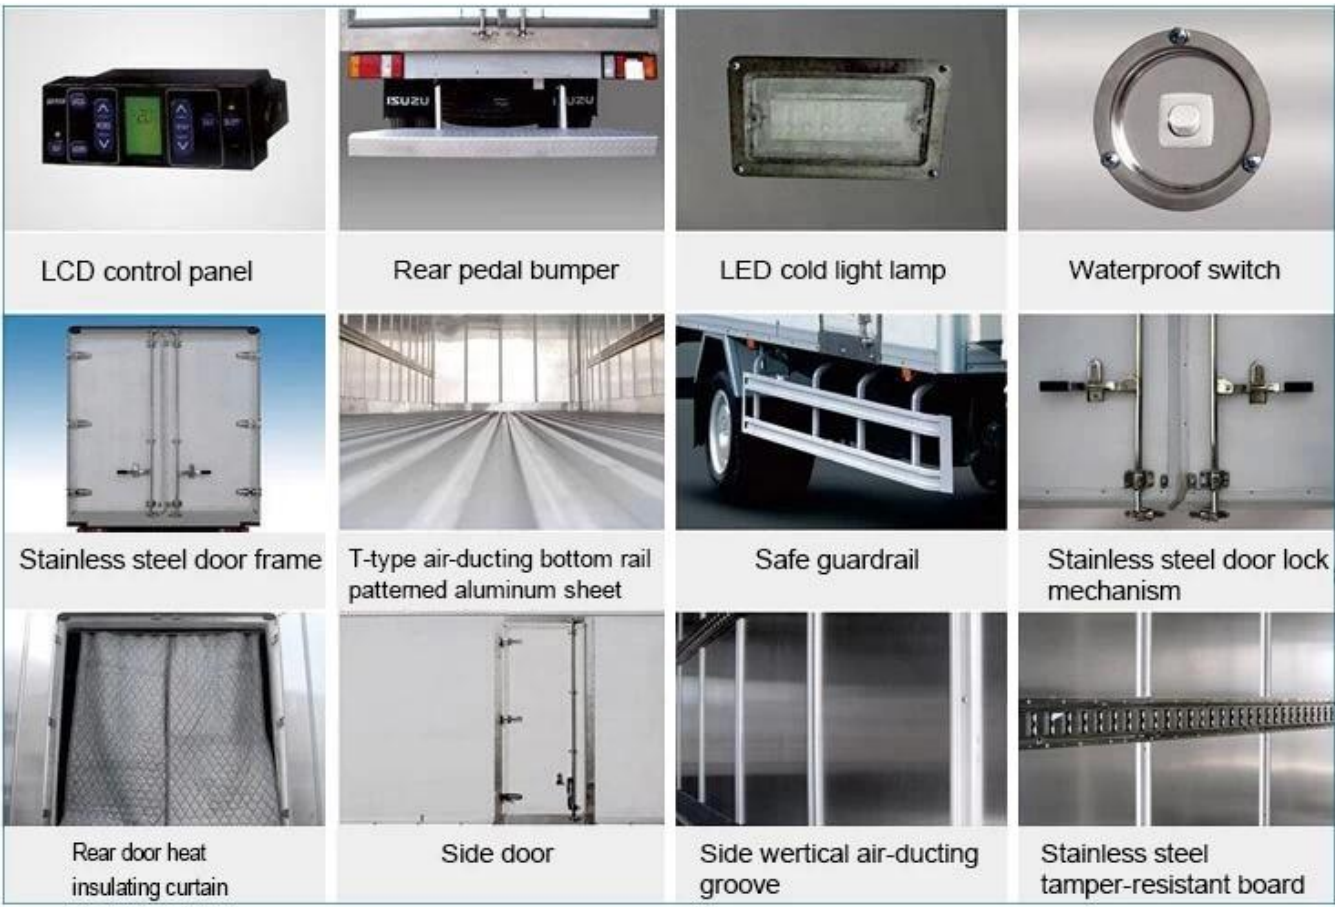

Other Applicable Configurations:

OTHER'S TYPE

More

Hubei ChenYuan Special Auto Co., LTD

BRAND: ISUZU BRAND/600P SERIES

Van body size(mm): 4200×1750×1750

Load capacity(ton): 4 Tons

Refrigeration temperature(°C): -18